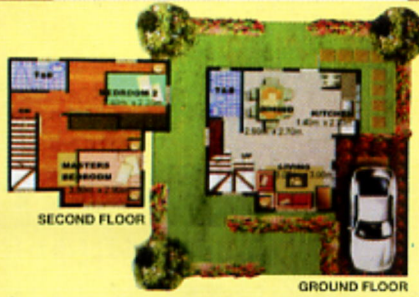

Jade

Gross Floor Area: 63 sqm. Min. Lot Area: 88 sqm. New Features: 2 Bedrooms 2 Toilet & Bath Porch Carport provision Living, Dining & Kitchen area

Pearl

Floor area: 79 sqm. Min. lot area: 110 sqm. Features: 3 Bedrooms 2 Toilet & Bath Lanai Living, Dining & Kitchen area Carport provision

Sapphire

Gross Floor Area: 95 sqm. Min. lot area: 121 sqm. Features: 3 Bedrooms Maid's room 3 Toilet & Bath Porch Balcony Carport provision Living, Dining & Kitchen area

Emerald

Gross Floor Area: 141 sqm. Min. lot area: 132 sqm. Features: 3 Bedrooms Maid's room 3 Toilet & Bath Lanai & Balcony Porch Carport Living Dining & Kitchen area