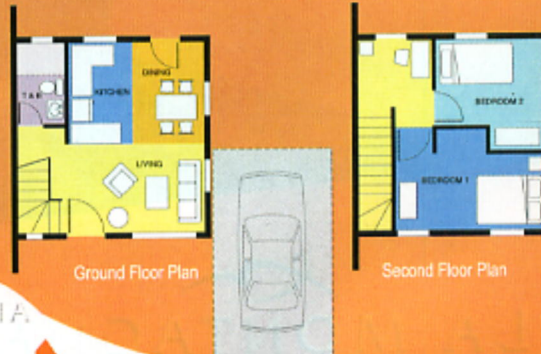

**Ang ginhawa't kasaganaan damhin mo
sa sariling tahanan.**

LA MONTAGNA
ESTATES

TERESA, RIZAL

 **Camella**
Homes & Communities

Madaling Magkabahay Camella

DRINA

Floor Area : 81 sq. m.
Min. Lot Area : 99 sq. m.

Features
3 Bedrooms, 3 toilets & bath,
maid's room, balcony

CARMELA

Floor Area : 88 sq. m.
Min. Lot Area : 64 sq. m.

Features
3 Bedrooms, 3 toilet & bath,
maid's room, (provision for balcony)

BELITA

Floor Area : 50 sq. m.
Min. Lot Area : 80 sq. m.

Features
2 Bedrooms, with study hall, toilet
& bath

THE SITE

For inquiries please call

GABRIEL B. PURGATORIO
8387055/0920985888
www.philippinehomes.com.ph

The developer shall exert efforts to the specifications specified herein. However, the Developer reserves the right to alter plans, as may be deemed necessary. In the best interest of the product and the client.