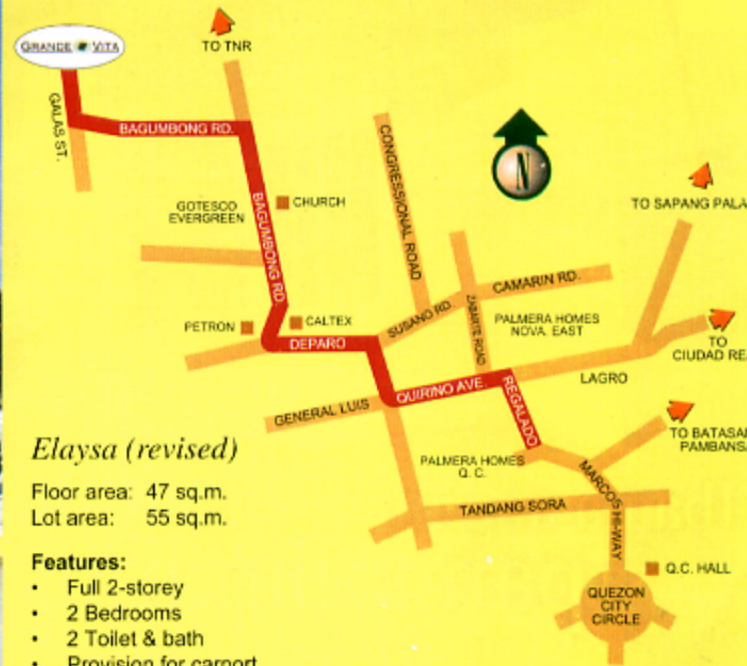

Iba na ang may titulo
sa **pangalan mo**

Madaling Magkabahay Camella

GRANDE VITA

VALENZUELA CITY

Elysa (revised)

Floor area: 47 sq.m.
Lot area: 55 sq.m.

Features:

- Full 2-storey
- 2 Bedrooms
- 2 Toilet & bath
- Provision for carport